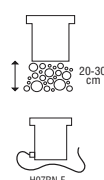

			<b>2100 MEDIO / 2100 MEDIO Inox - ACCESSORIES</b> HONEYCOMB GRID
			<b>PRICE LIST</b>
<b>CODE</b>	<b>DESCRIPTION</b>	<b>COLOUR</b>	
804202	HONEYCOMB GRID 89 26 000		

		Anti-vandalism protection grid "GPA".	<b>2100 MEDIO - ACCESSORIES</b> ANTI-VANDALISM PROTECTION GRID
			<b>PRICE LIST</b>
<b>CODE</b>	<b>DESCRIPTION</b>	<b>COLOUR</b>	
804205	ANTI-VANDALISM GRID 89 42 000		

		Round stainless steel grid	<b>2100 MEDIO - ACCESSORIES</b> ROUND GRID
			<b>PRICE LIST</b>
<b>CODE</b>	<b>DESCRIPTION</b>	<b>COLOUR</b>	
804206	ROUND GRID 89 07 000		

		Square stainless steel grid.	<b>2100 MEDIO - ACCESSORIES</b> SQUARE GRID
			<b>PRICE LIST</b>
<b>CODE</b>	<b>DESCRIPTION</b>	<b>COLOUR</b>	
804207	SQUARE GRID 89 09 000		

**T** Glass surface temperature.

Resistance to static load: max. 500kg

For the proper installation of the fitting an effective drainage as well as a 20-30 cm deep layer of gravel must be intended for dewatering.

Fittings come with H07RNF cables, 1m length.