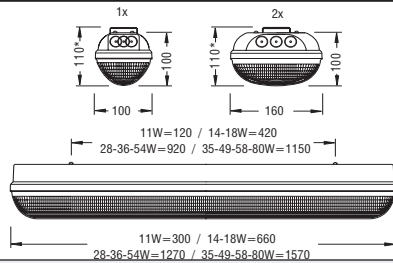

Self extinguishing V2 polycarbonate housing
Snap-lock clips in polycarbonate.

3F LINDA

PRICE LIST

DESCRIPTION	COLOUR	Conventional ballast and capacitor		Electronic Ballast	
		CODE	PRICE	CODE	PRICE
3F Linda 1x18W T26	Grey	511012		511013	
3F Linda 1x36W T26	Grey	511112		511113	
3F Linda 1x58W T26	Grey	511152		511153	
3F Linda 2x18W T26	Grey	511022		511023	
3F Linda 2x36W T26	Grey	511122		511123	
3F Linda 2x58W T26	Grey	511162		511163	
3F Linda 1x14W T16	Grey			511173	
3F Linda 1x24W T16	Grey			511273	
3F Linda 1x28W T16	Grey			511233	
3F Linda 1x54W T16	Grey			511353	
3F Linda 1x35W T16	Grey			511253	
3F Linda 1x49W T16	Grey			511333	
3F Linda 1x80W T16	Grey			511393	
3F Linda 2x14W T16	Grey			511183	
3F Linda 2x24W T16	Grey			511283	
3F Linda 2x28W T16	Grey			511243	
3F Linda 2x35W T16	Grey			511263	
3F Linda 2x49W T16	Grey			511343	
3F Linda 2x54W T16	Grey			511363	
3F Linda Compact					
3F Linda 1x11W TC-S / TC-SEL	Grey	511772		511773	
3F Linda 2x11W TC-S / TC-SEL	Grey	511782		511783	

Symmetric diffused **direct/indirect distribution**.
Self extinguishing V2 polycarbonate housing.
Snap-lock clips in stainless steel.

3F LINDA TRANSPARENT

PRICE LIST

DESCRIPTION	COLOUR	Conventional ballast and capacitor		Electronic Ballast	
		CODE	PRICE	CODE	PRICE
3F Linda Transparent 1x18W T26	Grey	513012		513013	
3F Linda Transparent 1x36W T26	Grey	513112		513113	
3F Linda Transparent 1x58W T26	Grey	513152		513153	
3F Linda Transparent 2x36W T26	Grey	513122		513123	
3F Linda Transparent 2x58W T26	Grey	513162		513163	
3F Linda Transparent 1x14W T16	Grey			513173	
3F Linda Transparent 1x28W T16	Grey			513233	
3F Linda Transparent 1x49W T16	Grey			513333	
3F Linda Transparent 2x28W T16	Grey			513243	
3F Linda Transparent 2x49W T16	Grey			513343	
3F Linda Compact					
3F Linda Transparent 1x11W TC-S / TC-SEL	Grey	513772			
3F Linda Transparent 2x11W TC-S / TC-SEL	Grey	513782			